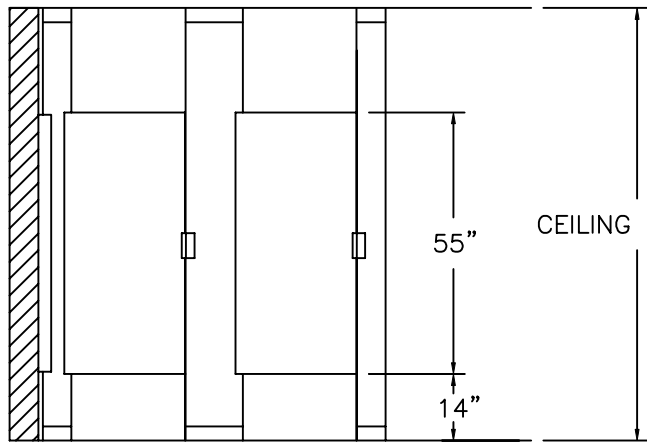

FLOOR TO CEILING

FLOOR PLAN

BLOCKING REQUIRED AT CEILING

FRONT ELEVATION

SIDE ELEVATION

Direct Partitions & Lockers

P.O. Box 20, Dunmore, Pennsylvania 18512  
Phone: 1-800-969-0623 Fax: (570) 347-6225