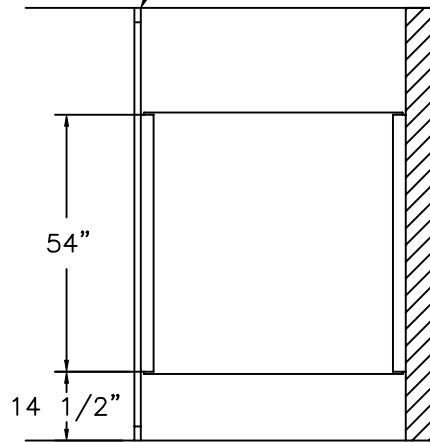

FLOOR TO CEILING

FLOOR PLAN

BLOCKING REQUIRED AT CEILING

FRONT ELEVATION

SIDE ELEVATION

Direct Partitions & Lockers

P.O. Box 20, Dunmore, Pennsylvania 18512  
Phone: 1-800-969-0623 Fax: (570) 347-6225