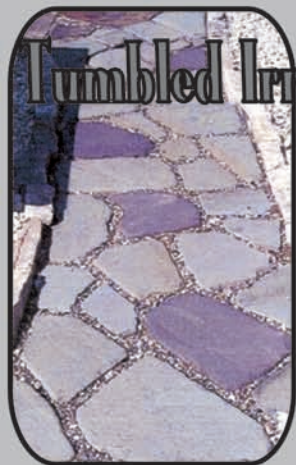

Tumbled Products

Tumbled Irregular is another by-product of our flagging. Using the mill ends of bluestone, this stone is then tumbled with water to produce a smooth texture with rounded edges. The same colors as our bluestone flagging are available. Tumbled Irregular looks great as a patio stone or as a retaining wallstone.

Tumbled Irregular Wall Stone

Tumbled Pavers

Tumbled is also available in square cut sizes. This stone looks great for any application, giving your project a cobblestone look. Available sizes are: 6" X 6" - 6" X 9" - 6" X 12" 12" X 12" - 12" x 18" Special sizes are available upon request.

Tumbled Irregular Paving

Produced right here at Herb Kilmer & Sons, Tumbled Irregular Paving is available in 3 different colors. The sizes range from 18" in diameter up to the size of the pallet.