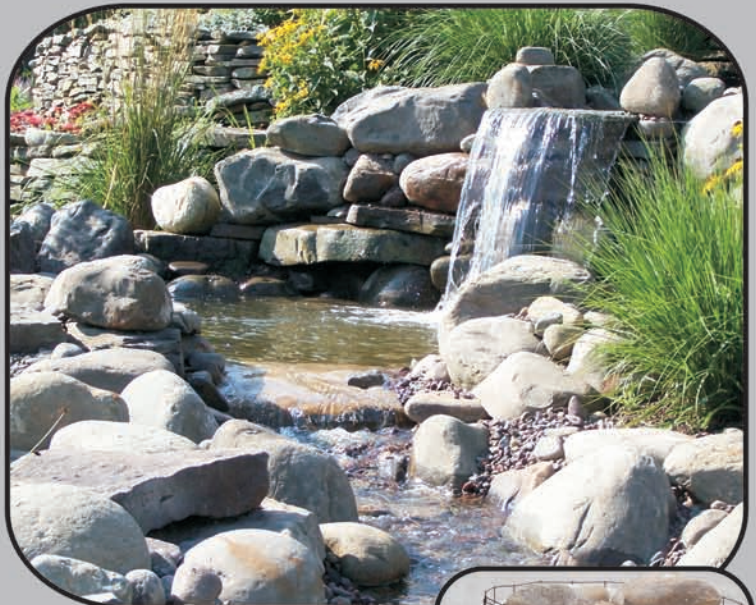

Water ~ Washed Stone

River - Rounds

River Rounds are available in 3 different sizes. One of its' many uses is shown above in this Garden pond setting.

River-Flats

Years of water running over these 2 products have given them their smooth texture. The dry creek bed shown here is lined with a combination of both River-Rounds and River-Flats.