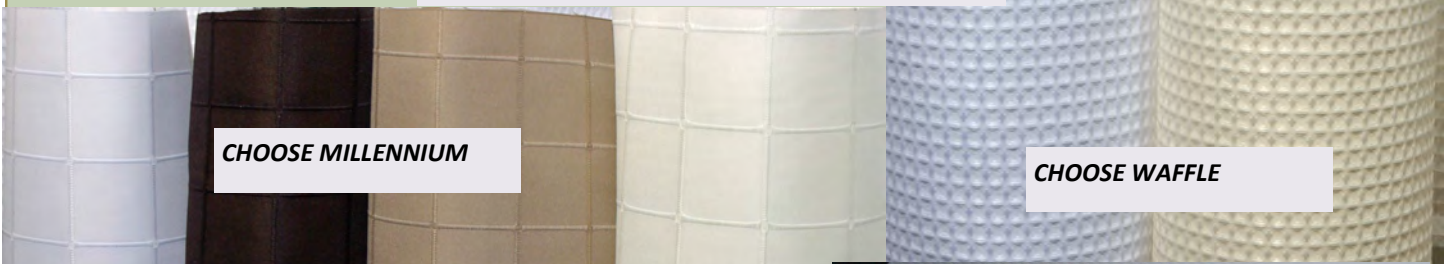

‘EZY-HANG HEADER’

THIS 6” HEADER WITH PLASTIC RINGS CAN BE MANUFACTURED
TO BE USED AS YOUR TOPPER ON YOUR SHOWER CURTAIN!

CHOOSE ANY OF OUR FABRICS AND/OR VINYLs

COMBINE TO FINISH AT A SPECIFIC SIZE TO FIT YOUR SHOWER STALL OR TUB OPENINGS

WE MAKE IT YOUR WAY!

BELOW IS ONLY A FEW OPTIONS!

CHOOSE MILLENNIUM