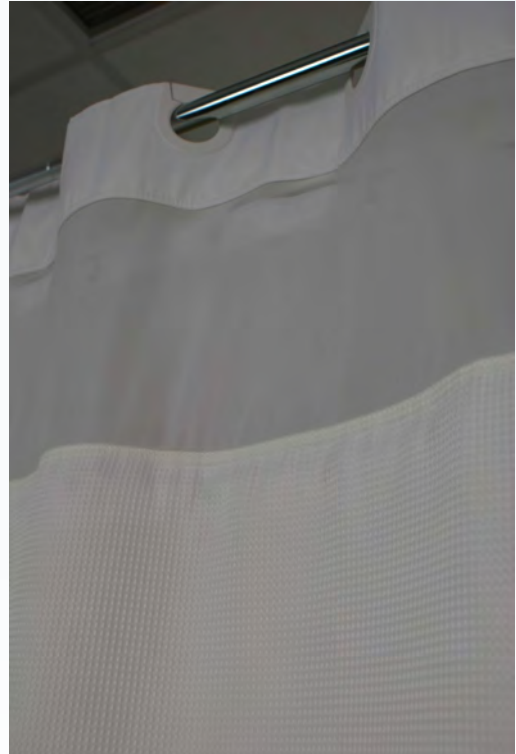

Kartri Sales Company Inc.

Primary Business Address
100 Delaware Street
PO Box 126
Forest City PA 18421

Phone: 570-785-3365
Fax: 570-785-9094
E-mail: sales@kartri.com
www.kartri.com